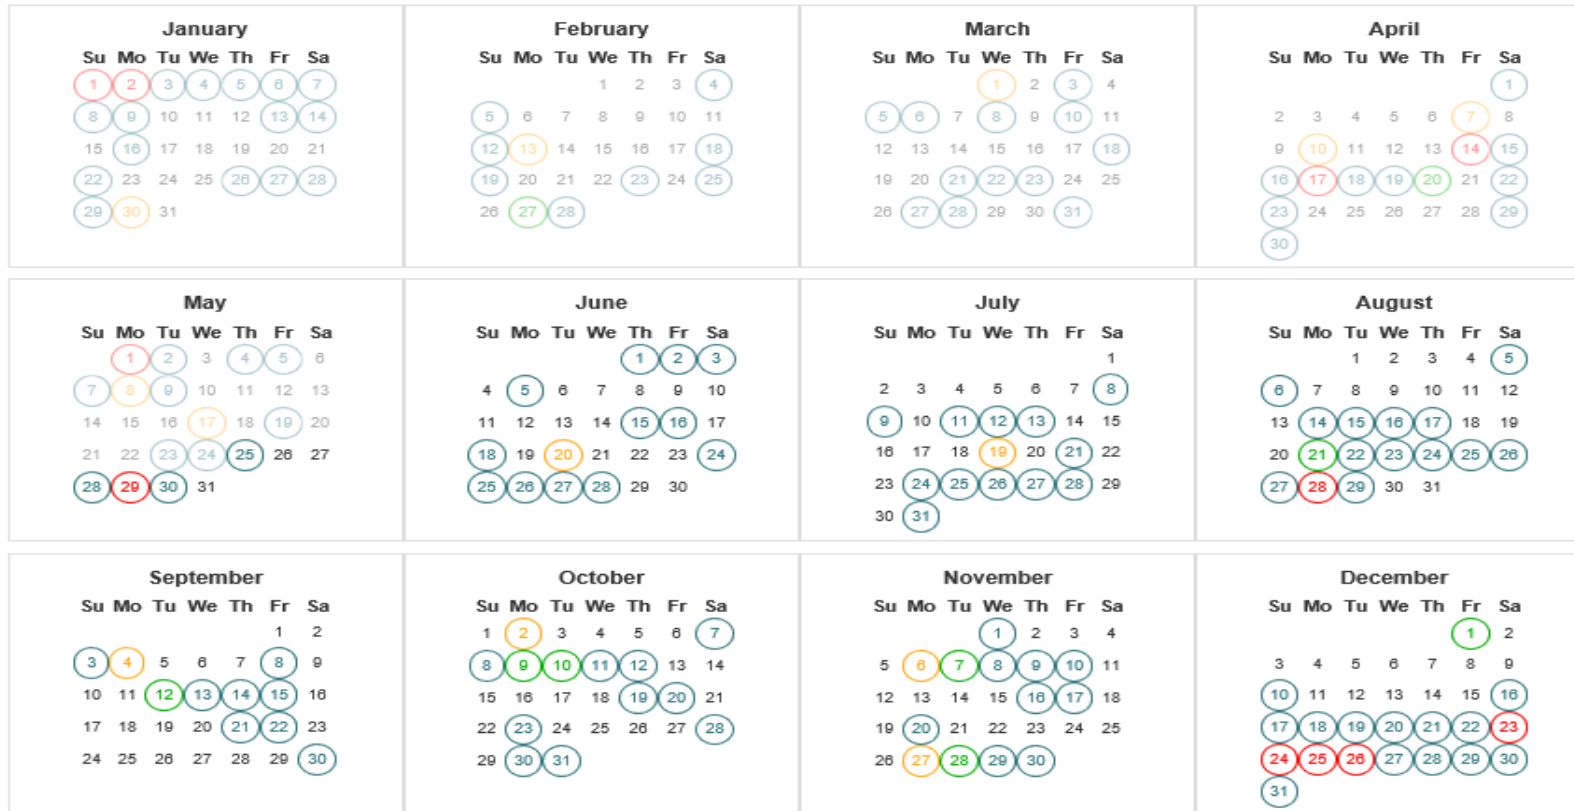

# Training Room Availability Calendar

Updated: 23rd May, 2017

Please filter Room Availability Criteria

- Available all day
- Available 9am to 1pm only
- Available 2pm to 6pm only
- We are closed on this day

<
2015
2016
2017
2018
2019
>

**Training Room Availability Calendar**

Training-Room-Availability

Training Room entrance at at 21 Wigmore Street, London W1U 1PJ